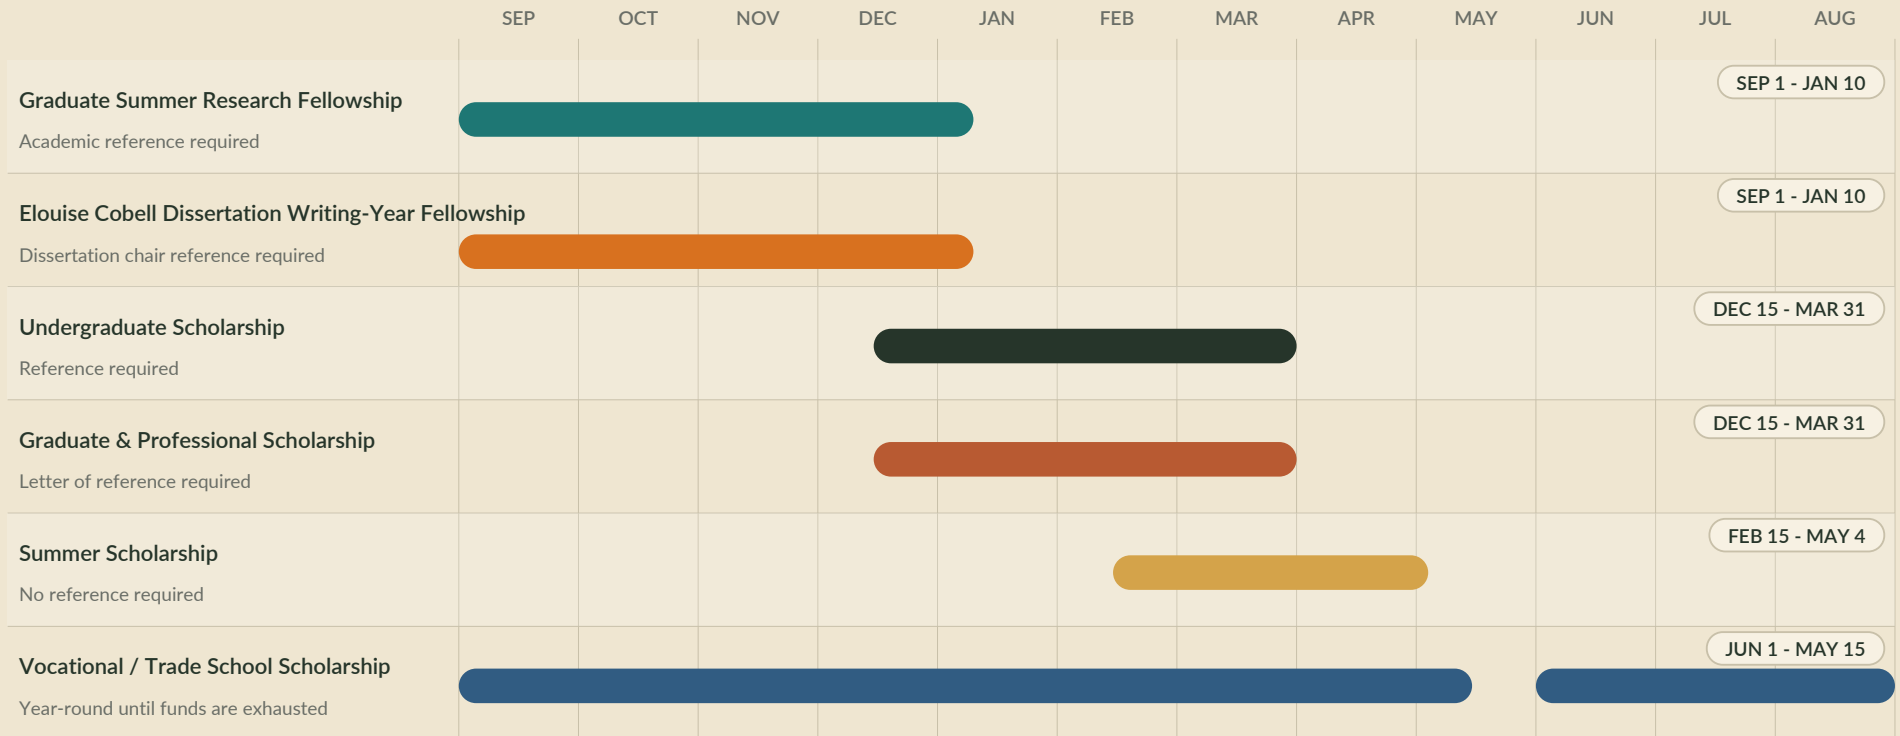

Scholarship Deadlines at a Glance

All six application cycles on one printable page.

START EARLY Create your profile before the deadline window gets busy.

Plan once. Check OASIS every cycle.

Dates shown are the annual windows currently published by the Cobell Scholarship. Current-cycle notices in OASIS control.

Scholarship details